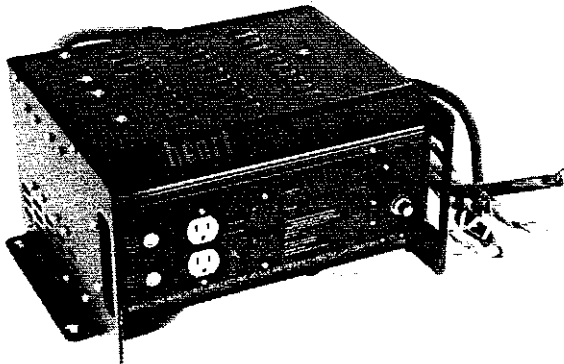

3934924 Inverter, 2000 WATT & 75 AMP
Battery Charger (Heart)

**E
L
E
C
T
R
I
C
A
L**