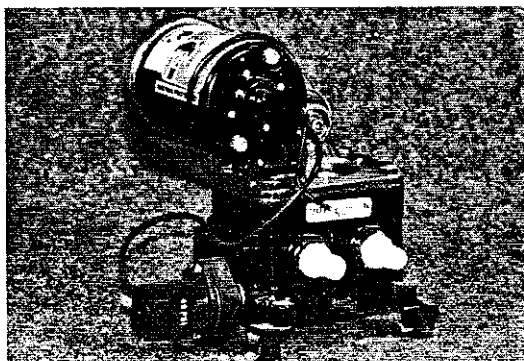

2016913 Water Pump PAR

**E
L
E
C
T
R
I
C
A
L**