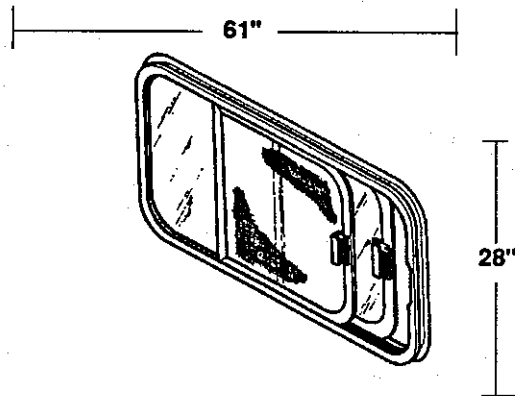

BEDROOM WINDOW

- *3930641 Window Assembly, Bedroom, LH (WLWB & WLSP from 4-24-89 UP)
- *3930633 Window Assembly, Bedroom, RH (WLWB & WLSP from 4-24-89 UP)
- 3848233 Glass, Front Sliding Sash
- 3930682 Glass Rear Sliding Sash
- 3837770 Latch Assembly, Front (Red)
- 3839305 Latch Assembly, Rear
- 3785342 Keeper

*Double Slide Windows