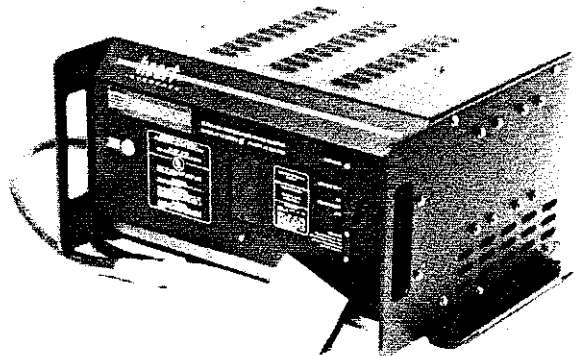

SHORELINE CABLES & COMPONENTS

**E
L
E
C
T
R
I
C
A
L**

2193969 Adapter, Power Cord
(30 AMP to 110 Volt)

2238111 Receptacle, 30 AMP Male Base
W/Lift Cover (3 Pole, 3 Wire)
2015899 Receptacle, 50 AMP Male Base
W/Lift Cover (3 Pole, 4 Wire)

3900834 Battery Charger/Converter -
45 AMPS