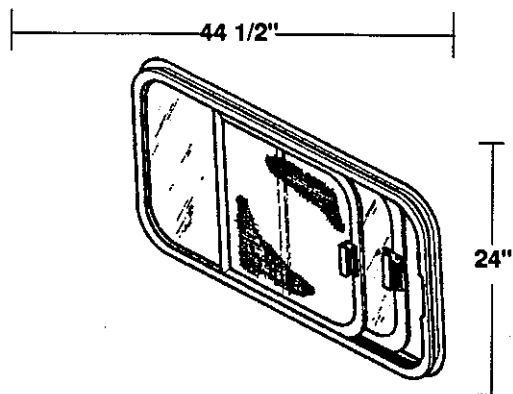

DINETTE WINDOW

- 3810991 Window Assembly, RH
- 3810983 Window Assembly, LH
- 3811031 Glass, Stationary
- 3811056 Glass, Sliding
- 2229649 Screen Assembly
- 2226199 Clip, Screen Slide
- 0604975 Glazing (12' Req'd)

(6% LIGHT TRANSMISSION WINDOWS)
BEGAN USE ON 1986 MODELS