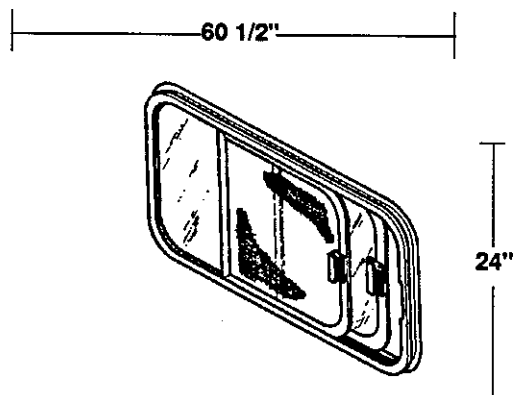

BEDROOM WINDOW

- 3810074 Window Assembly, RH
- 3810066 Window Assembly, LH
- 3810132 Glass, Stationary
- 3810116 Glass, Sliding
- 3773314 Screen Assembly
- 2226199 Clip, Screen Slide
- 0604975 Glazing (15' Req'd)

G
L
A
S
S

W
I
N
D
O
W
S