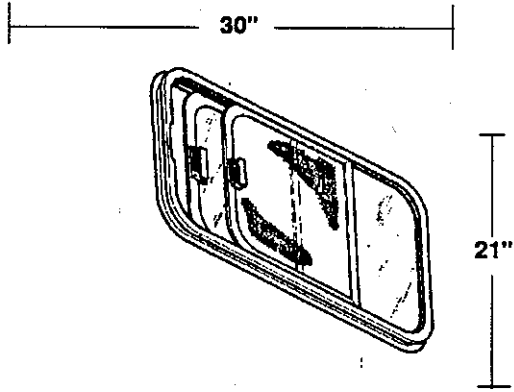

G
L
A
S
S

W
I
N
D
O
W
S

KITCHEN WINDOW

- 3852944 Window Assembly, Kitchen, LH (WLWB)
- 3884491 Window Assembly, Kitchen, RH (WLSP)
- 3848199 Glass, Stationary
- 3848207 Glass, Sliding
- 2229508 Latch
- 3785342 Keeper